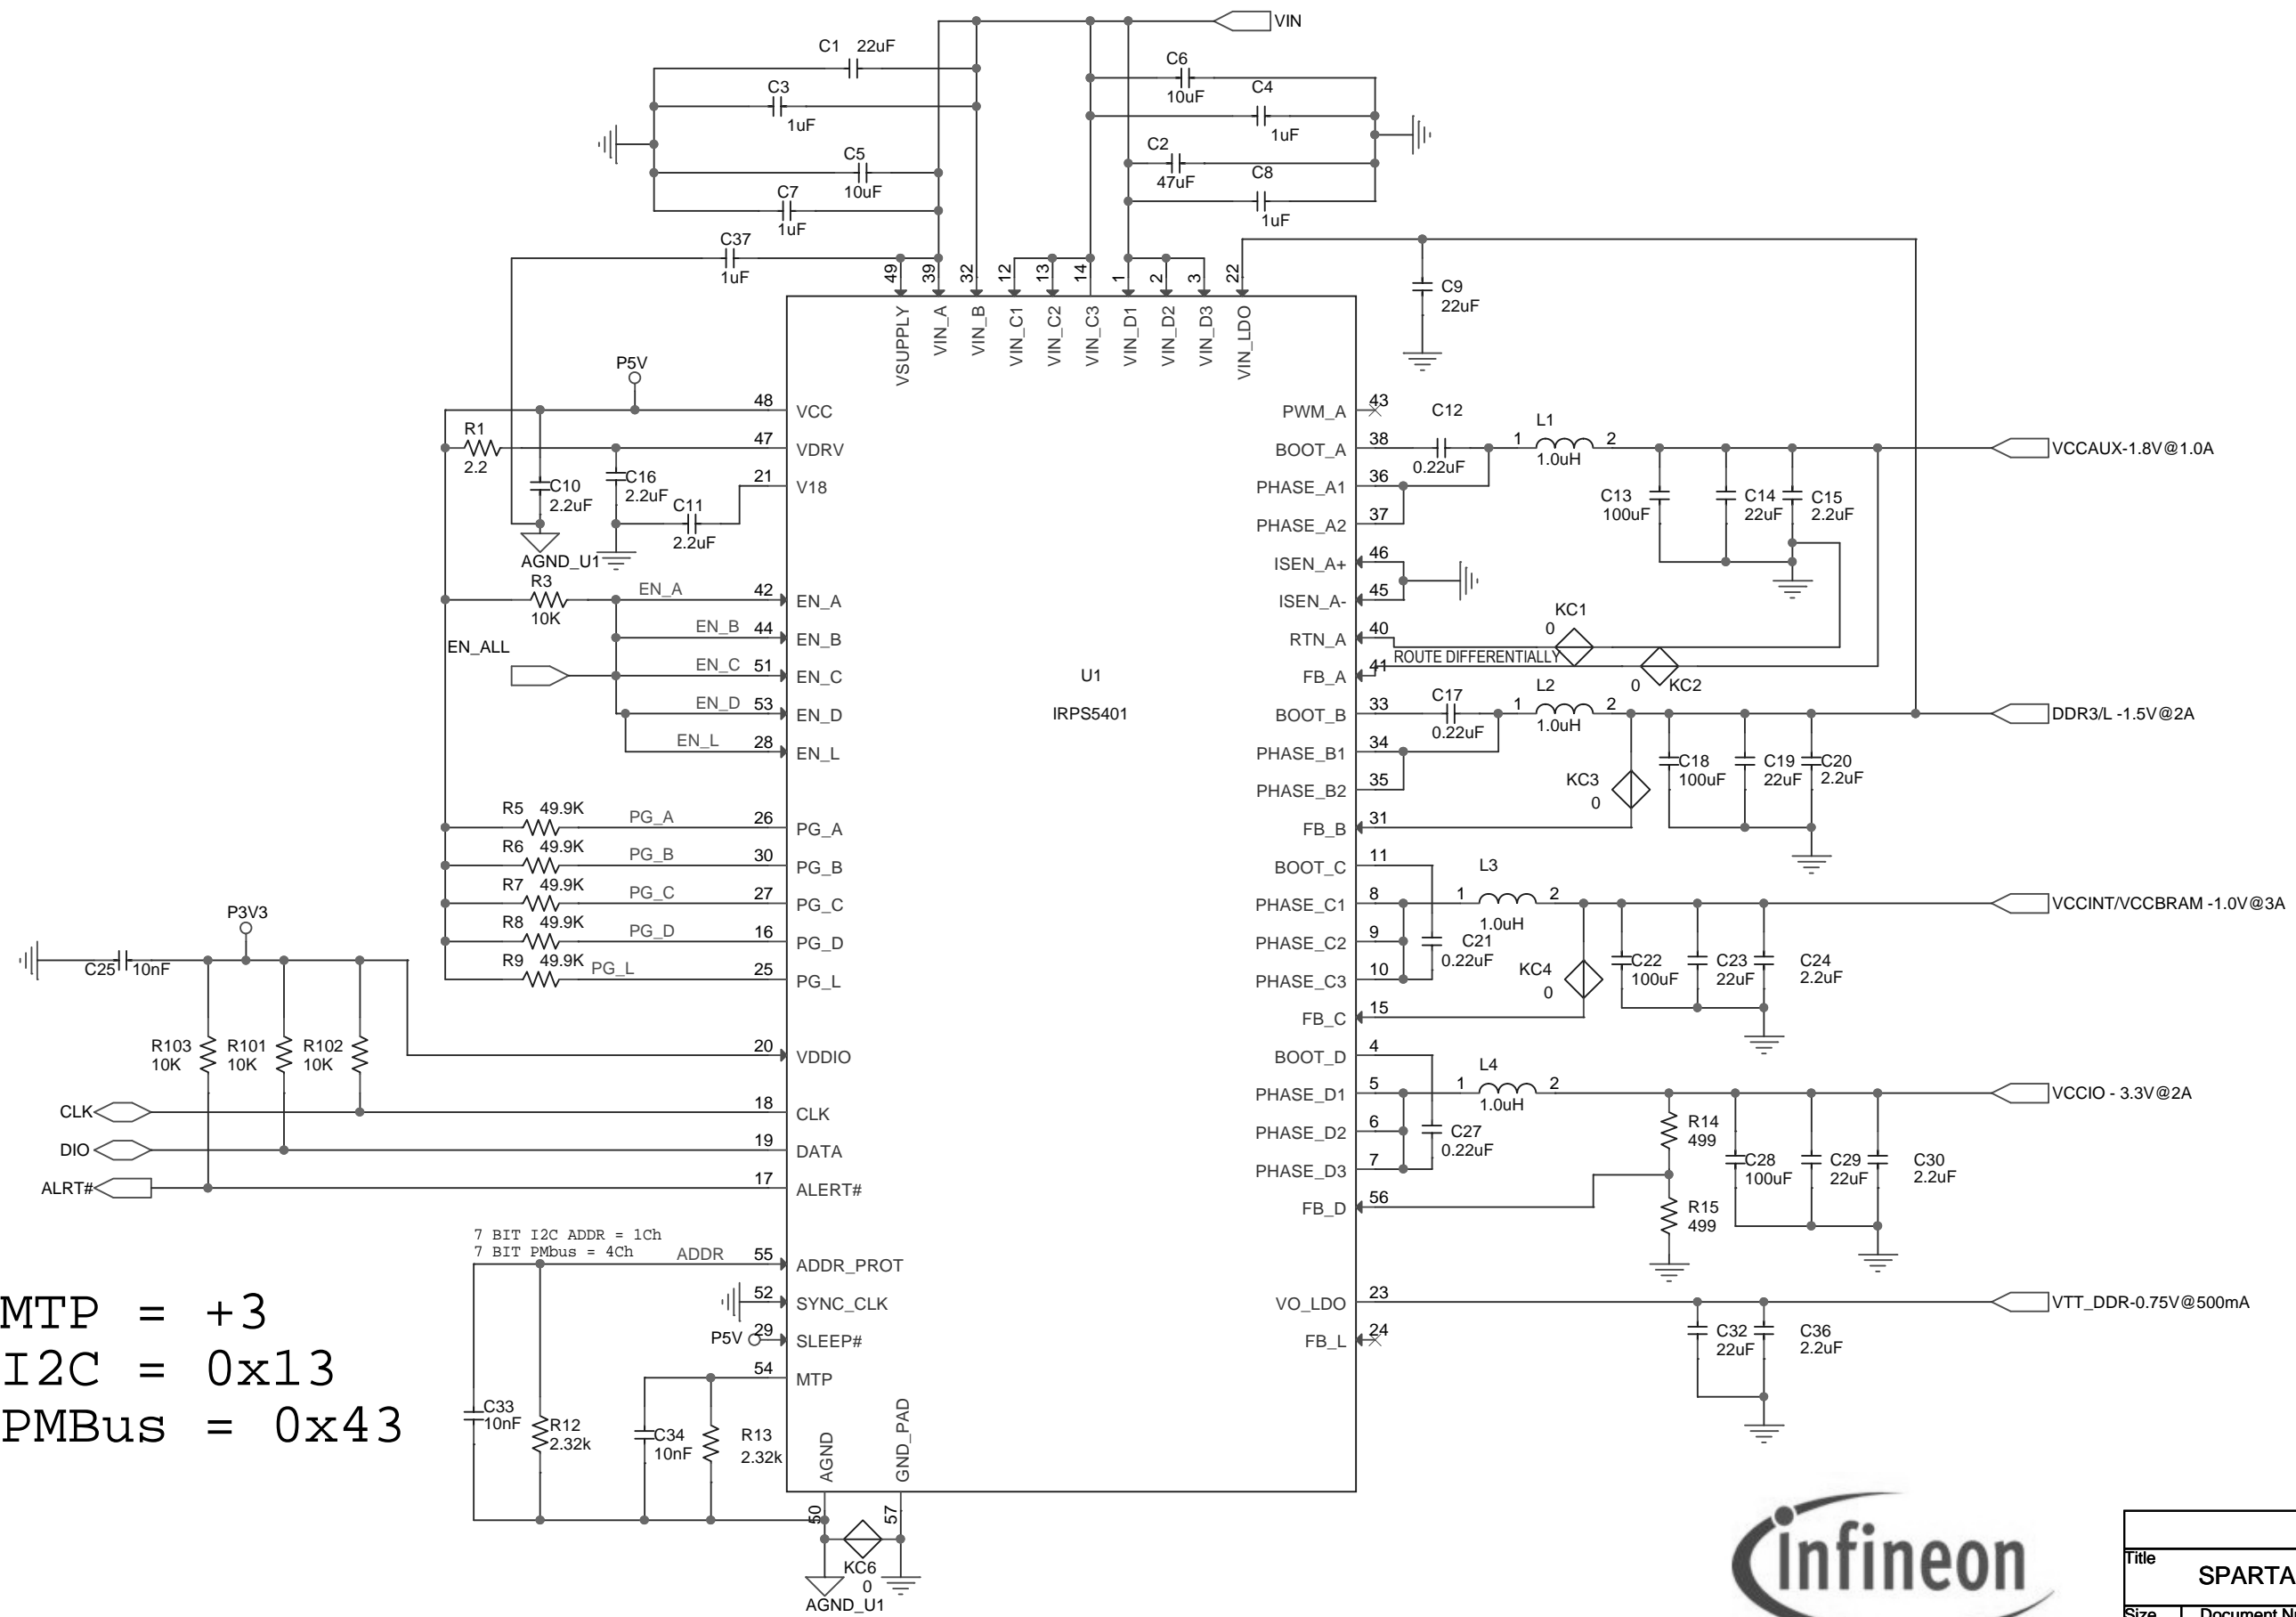

MTP = +3
 I2C = 0x13
 PMBus = 0x43

MACRO		
Title SPARTAN-7 MACRO REFERENCE SCHEMATIC		
Size	Document Number SCH-MACRO_SPARTAN-7	Rev E1
Date:	Monday, June 17, 2019	Sheet 2 of 2